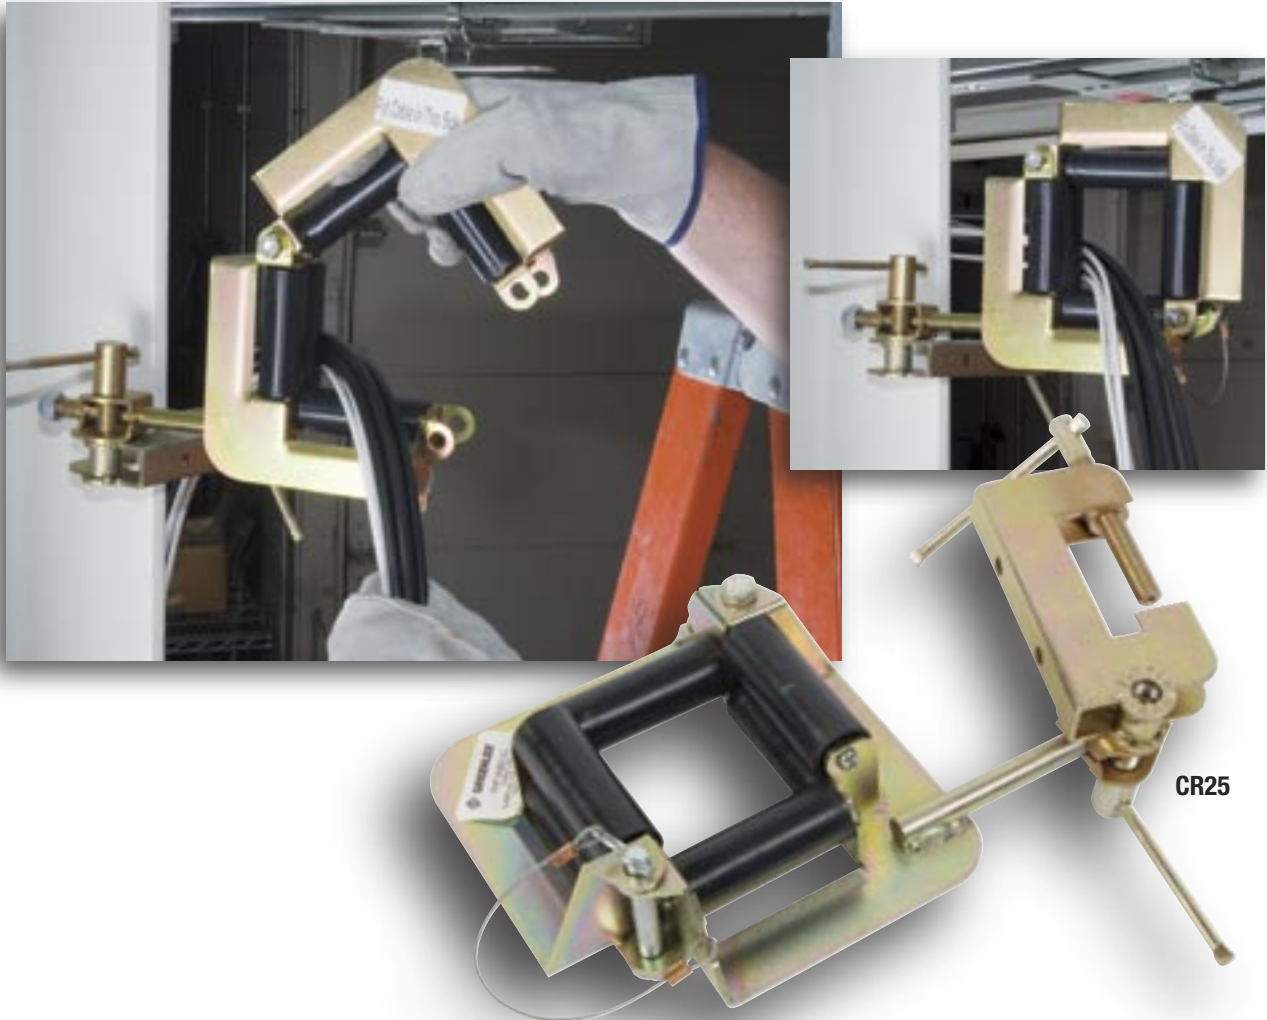

Reduce Time and Costs...

use the CR25 when installing network cabling.

The CR25 Cable Roller Guide is a unique product developed to simplify and speed up the installation of telephone, coax and network (Cat. 5, 5e, and 6) cables. The CR25 may also be used to install other types of small diameter cable such as NM. It can be clamped to trays, raceways, studs, joists-anywhere you need to run and guide cable. Simply remove the pull pin and the cable guide will open. Then lay up to 20 cables into the CR25. Close the CR25 by reinstalling the pull pin and you are ready to pull the cables. The rollers on the CR25 protect the cables from damage and minimize the force required to pull the cables. When the pull is complete, simply open the CR25 again and lay the cables into their final position.

The CR25 has many advantages over the alternative, which is to have installers guide the cable at each crucial point. These advantages include:

- *Installers can be performing more important tasks.*
- *Multiple cables may be pulled at one time.*
- *Cables are protected from damage while they are being pulled.*
- *Installers do not have to stand in precarious positions or on ladders for long periods.*

Bottom line – The CR25 reduces cable pulling time and expense.

PRODUCT FEATURES

- **Six nylon rollers provide smooth movement** of cable and prevent cable damage
- **Pull pin makes opening and closing** to insert and remove cables a simple one step operation
- **Adjustment clamp** allows the CR25 to be swiveled and/or rotated into any position
- **Heavy duty 12 gauge cold rolled steel construction** for durability and zinc dichromate finish prevents corrosion
- **Up to 20 network cables** can be pulled at one time
- **Easily attaches to wooden framing members** using a lag bolt and the hole in the mounting bracket of the CR25
- **May also be used with coax, NM, small size THHN, and similar cables**