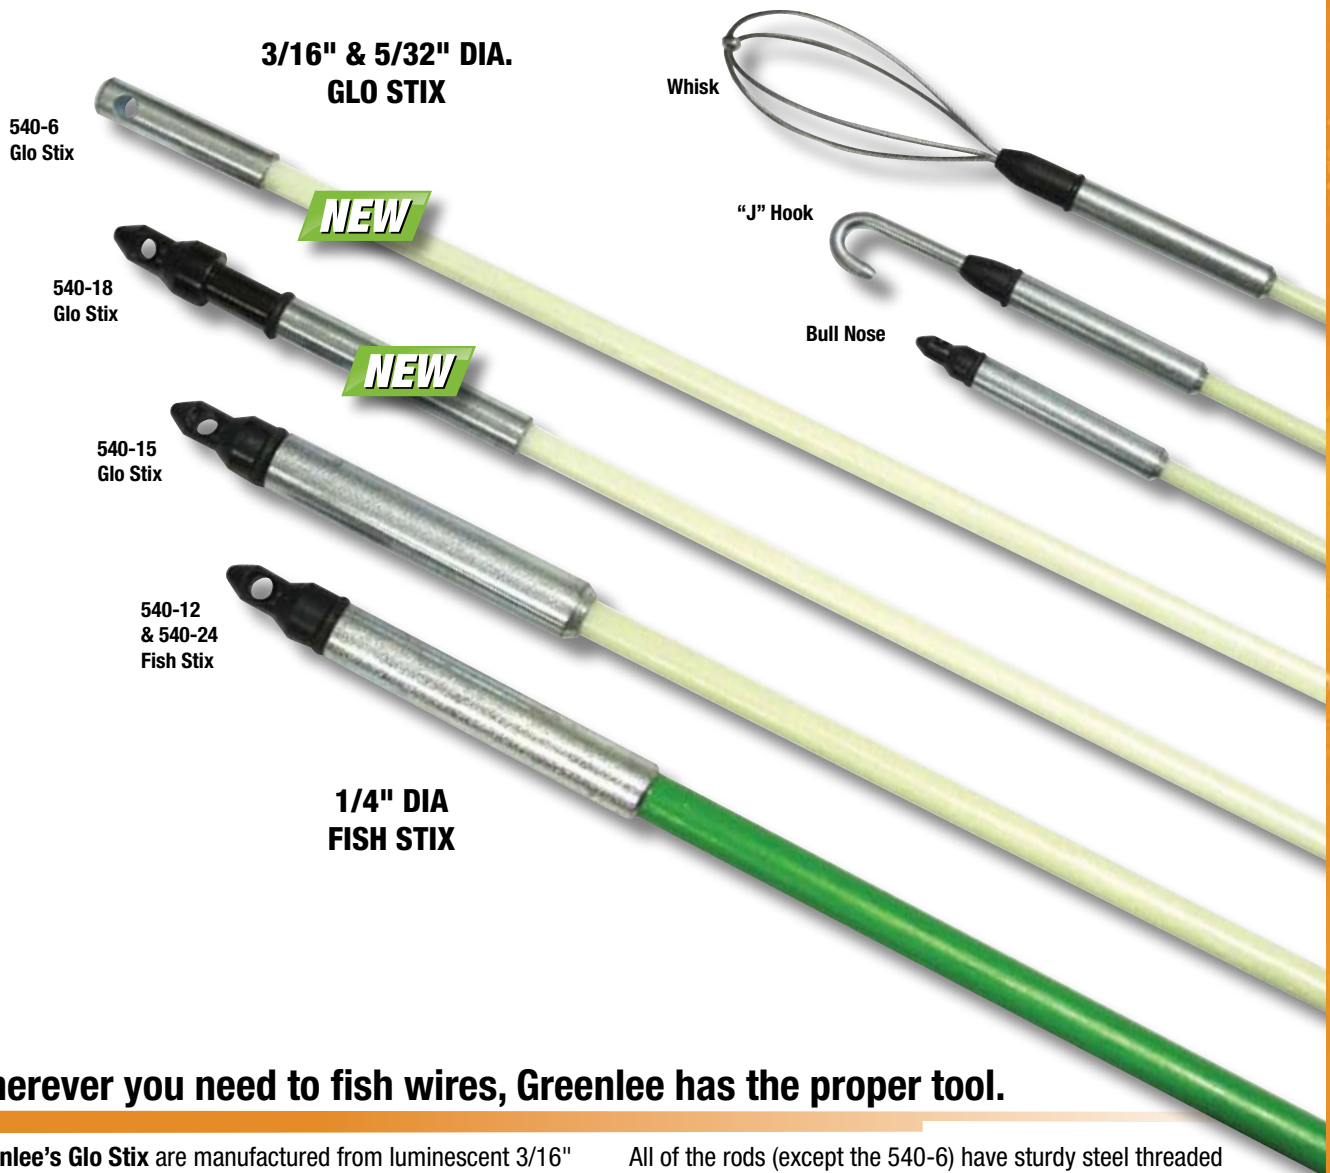

Glo Stix and Fish Stix for Every Job

**3/16" & 5/32" DIA.
GLO STIX**

540-6
Glo Stix

NEW

540-18
Glo Stix

NEW

540-15
Glo Stix

540-12
& 540-24
Fish Stix

**1/4" DIA
FISH STIX**

Whisk

"J" Hook

Bull Nose

Wherever you need to fish wires, Greenlee has the proper tool.

Greenlee's Glo Stix are manufactured from luminescent 3/16" or 5/32" diameter fiberglass rods that glow in the dark. The Glo Stix make installation of electrical, voice, data, video, and security wires easier in dark spaces such as above ceilings, below sub-floors, and inside walls. The 3/16" and 5/32" diameter are more flexible for going around corners in tight places.

Greenlee's Fish Stix are manufactured from green 1/4" diameter fiberglass rods. The 1/4" diameter Fish Stix are relatively stiff to span longer unsupported distances.

All of the rods (except the 540-6) have sturdy steel threaded connectors on each end. The threads are the same on all rods, so different diameter rod sections can be combined easily for specific situations. Each Fish Stix and Glo Stix kit includes a bullet nose tip for pushing through insulated walls, under floors or above ceilings. The 540-15, 540-12 and 540-24 also include a hook tip for hooking wires and pulling them into position.

Check out Greenlee's full line of Glo Stix and Fish Stix – made for the job at hand.